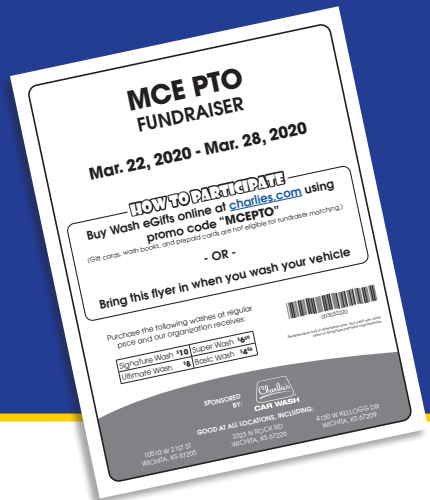

Independence, MO • Lee's Summit, MO • Liberty, MO
Olathe, KS • Overland Park, KS • Wichita, KS • Warr Acres, OK

FUNDRAISING PROGRAM

*Choose a week and we'll
donate a portion of the sales!*

Sign up at your local Charlie's Car Wash
or online at charlies.com/fundraising.

MAKE YOUR FUNDRAISING PROFITABLE AND FUN!

Easy step-by-step process:

- Decide when you would like to run your fundraising program. The campaign will run 7 days.
- Complete enrollment form online or print and return to the nearest location.
- Attend a short information session and receive your flyers with barcode.
- Successfully distribute flyers to family and friends.
- Customers bring the flyer to their local Charlie's Car Wash and we'll donate a portion of the sales.